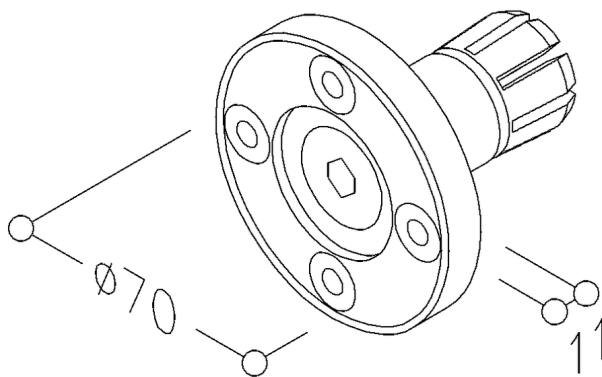

Wall fixing including rose NT.WA

Made of stainless steel, material no. 1.4401 (A4-AISI 316), brushed finish. Wall fixing consisting of clamping bush, rose inner with stainless steel washer and countersunk screw M10 x 60mm and rose cover. We recommend 6 x 60mm screws and S8 plugs for fixing to the wall.

| | |
|---------------|---------|
| Product code | 2290150 |
| Product group | 6600 |

NORMBAU Beschläge und Ausstattungs GmbH

Schwarzwaldstraße 15 · 77871 Renchen/Germany

Telefon +49(0)7843 / 704 - 0 · Telefax +49(0)7843 / 704 - 43